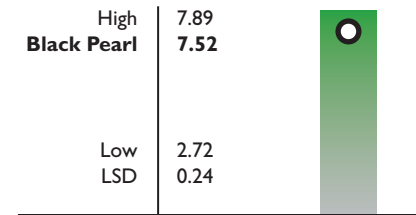

Turfgrass Quality

Black Pearl has excellent turf quality thanks to its fine leaf texture and high density.

2016/2017 NC State Winter Overseeding Trials on Athletic Fields/Fairway Height Bermudagrass