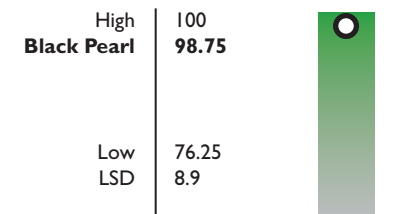

% Turfgrass Cover

Black Pearl provides excellent overall cover withstanding the rigours of use and climatic pressures.

2016/2017 NC State Winter Overseeding Trials on Athletic Fields/Fairway Height Bermudagrass

EliteStrike Premium Turf Seed