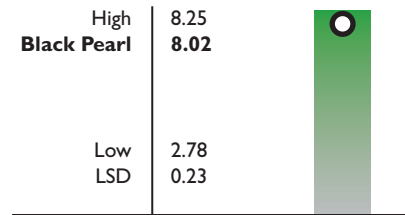

## Seeding and overseeding:

Black Pearl readily establishes on loosened bare soil or after verticutting existing turf for renovation and overseeding. For typical new seeding applications, apply at a rate of 3-4kg/ 100m<sup>2</sup>. Periodic reseeding at 2-3kg/100m<sup>2</sup>. Maintains density for visual appearance and durability. For overseeding dormant warm season grasses use a higher rate.

## Turfgrass Colour

Black Pearl is very dark green, ranking 3rd for overall genetic colour in the recent NC State trial.

*2016/2017 NC State Winter Overseeding Trials on Athletic Fields/Fairway Height Bermudagrass*